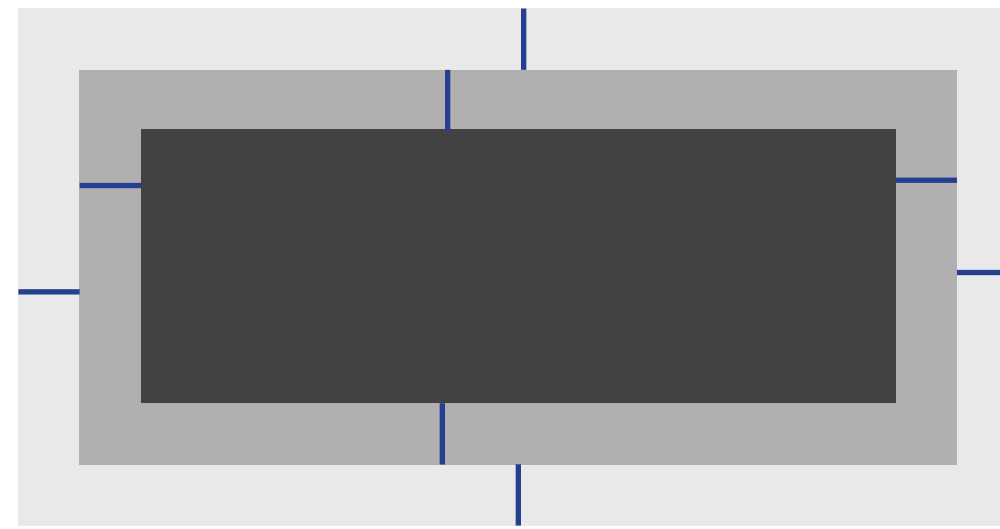

#6e6d6e
15 px x 15 px

**Size reflects actual size on Screen

**Dependent on Background Color

SPACING

Basic Spacing for pictures, icons and text.

ORANGE Margins are 10px —
ORANGE Padding is 10 px —
BLUE Padding is 25 px —

SPECIAL SPACING

Crime Information Screen

Photo size one: 148 px x 148 px

Photo size two: 69 px x 69 px

Meter size: 73 px x 73 px

ORANGE Margins are 10px

BLUE Padding is 25 px

GREEN Padding is 37.5 px