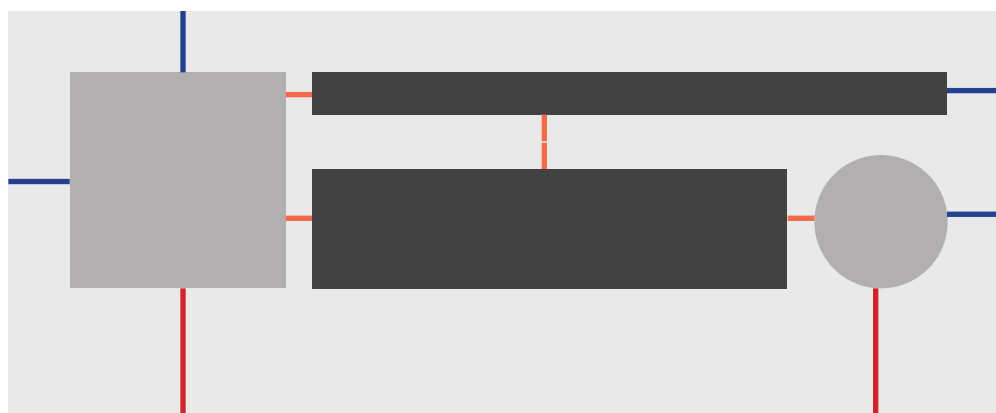

List View Screens

Photo size: 81 px x 81 px

Title Area: 16 px x 238 px

Text Area: 45 px x 178 px

Meter size: 73 px x 73 px

ORANGE Margins are 10px

BLUE Padding is 25 px

GREEN Padding is 37.5 px